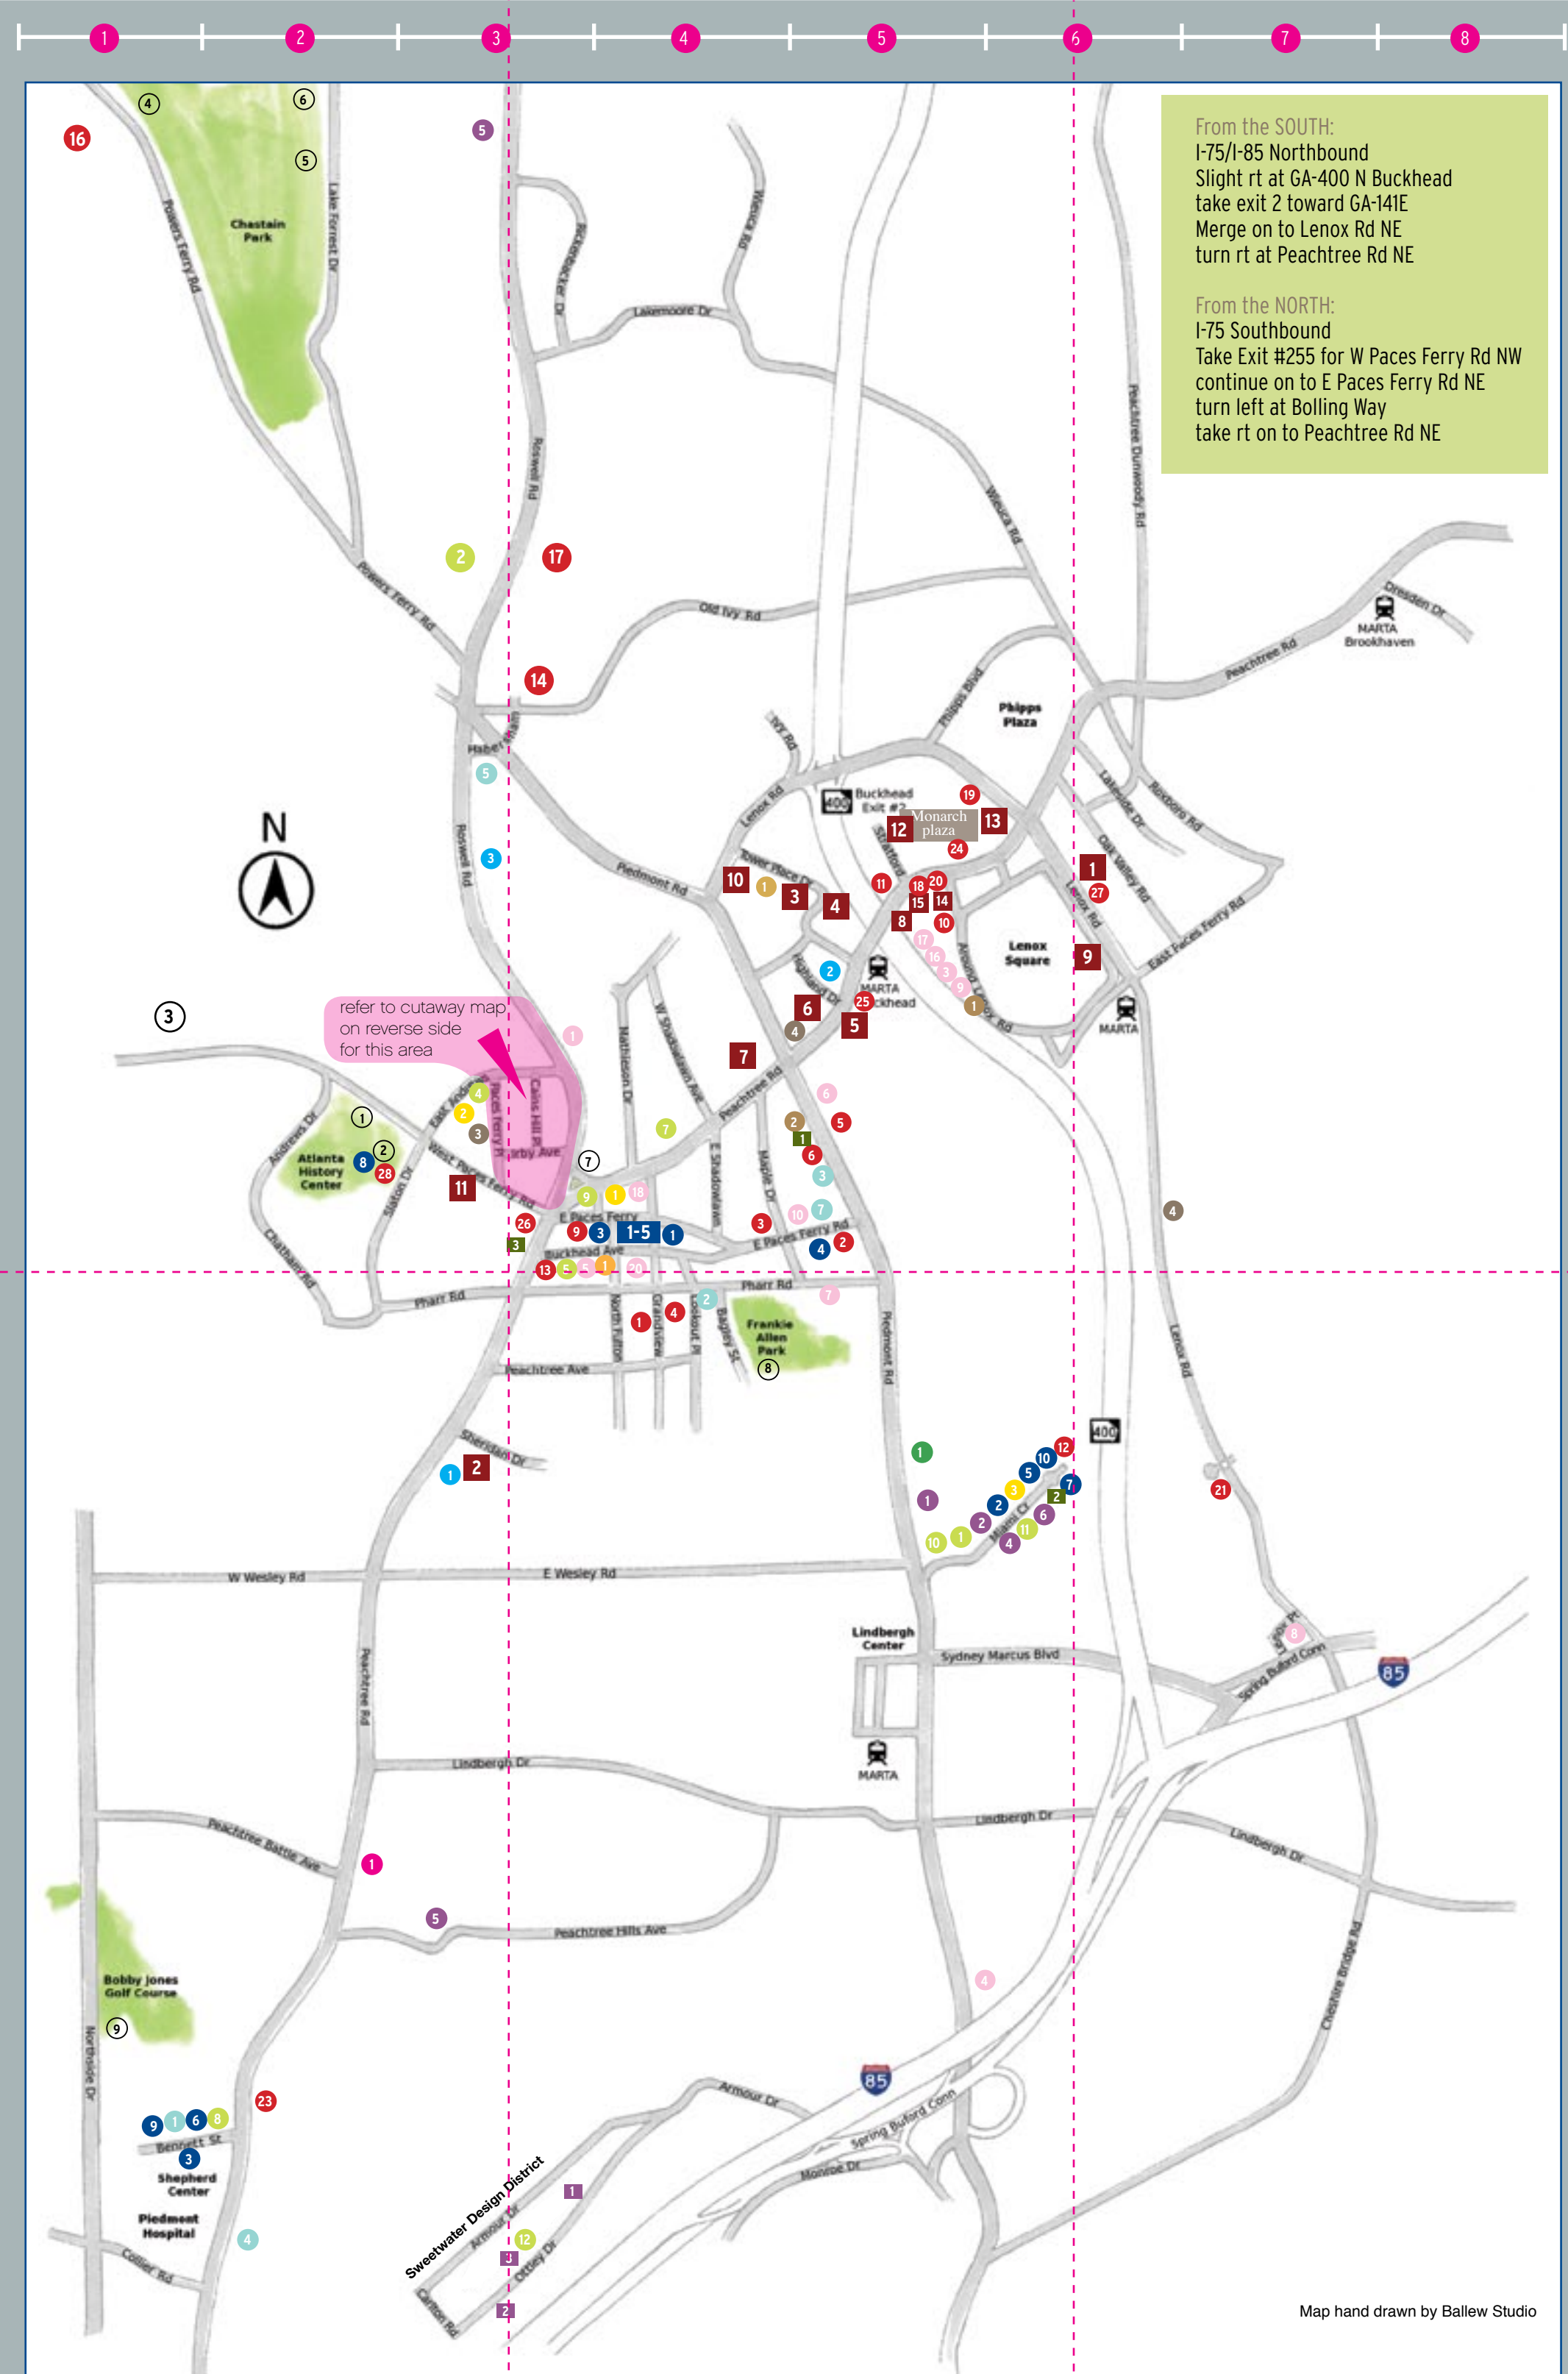

From the SOUTH:
I-75/I-85 Northbound
Slight rt at GA-400 N Buckhead
take exit 2 toward GA-141E
Merge on to Lenox Rd NE
turn rt at Peachtree Rd NE

From the NORTH:
I-75 Southbound
Take Exit #255 for W Paces Ferry Rd NW
continue on to E Paces Ferry Rd NE
turn left at Bolling Way
take rt on to Peachtree Rd NE

THE BEST OF BUCKHEAD **B** BE HERE