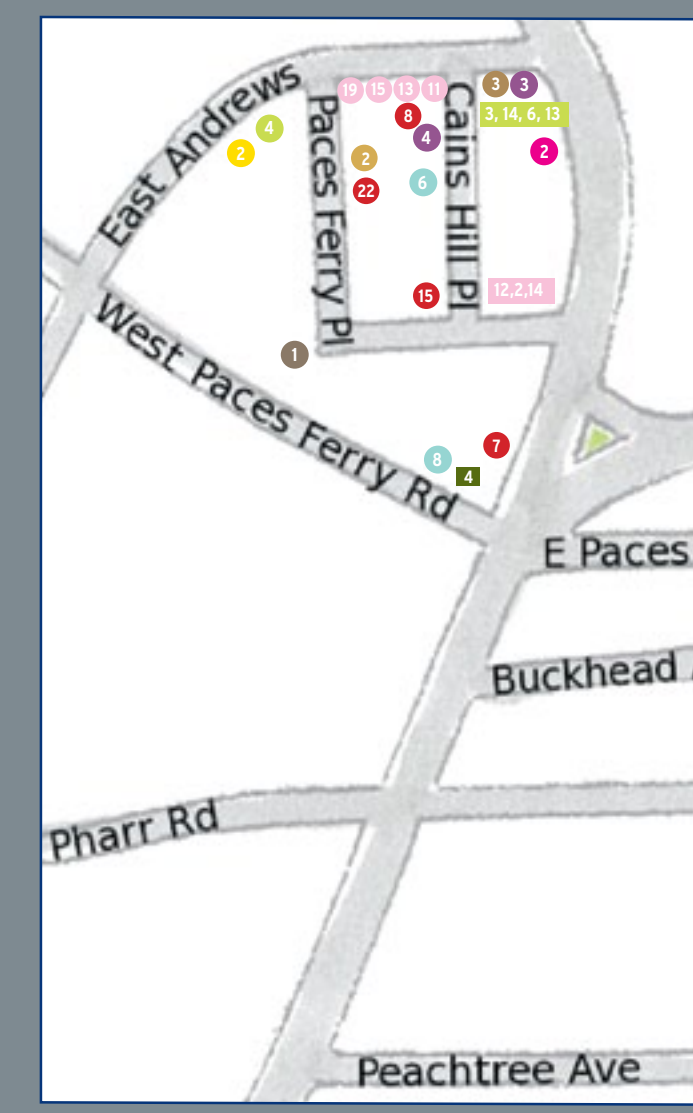

business to business

- **1. Buckhead Business Association (E-5)**
  3343 Peachtree Road #137
  404.467.7607
  buckheadbusiness.org
- **2. Buckhead Coalition, Inc. (E-4)**
  text Buckhead Info to: 99699
  3340 Peachtree Road
  Bldg. 100 #560
  404.233.2228
  buckheads.com
- **3. First Citizens Bank (E-3)**
  a tradition of service
  79 W. Paces Ferry Road
  404.365.4661
  firstcitizensonline.com
- **4. Servcorp (E-5)**
  executive suites & virtual offices
  3333 Piedmont Road Ste. 2050
  404.736.9200
  servcorp.com
- **5. The Wright Attorneys (H-7)**
  we mean business
  70 Lenox Pointe
  404.720.0602
  thewrightattorneys.net
- **Erica Whitney (G-2)**
  certified luxury home specialist
  2840 Peachtree Road
  404.713.1806
  ericawhitney.com
- **2. John Bailey Realty, Inc.**
  representing buyers & sellers (E-5)
  3324 Peachtree Road Suite C
  770.484.7888
  buckheadcondoexpert.com
- **3. Gramercy at Buckhead (D-3)**
  relax, enjoy, live at Buckhead's finest
  3315 Roswell Road
  877.746.9531
  gramercyatbuckhead.com

baby & kid's clothing

- **1. Buckles (F-4)**
  a children's shoe boutique
  800 Miami Circle
  404.365.0746
- **2. McCall Wilder Designs**
  couture clothing for children (E-3)
  110 E. Andrews Drive Ste. 3
  404.841.9263
  mccallwilder.com
- **3. Sweet Repeats (G-6)**
  children's consignment clothing
  800 Miami Circle
  404.261.7519
  sweetrepeatsatlanta.com

design trade only

- **1. Award Fabrics (K-3)**
  exclusive to the trade
  200C Ottley Drive
  404.888.9212
  awardfabrics.com
- **2. Classic Design Services (K-3)**
  furniture, transport & art installation
  125 Ottley Drive
  404.733.6200
  classicsdesignservices.com
- **3. Powers Drapery & Upholstery Workroom**
  custom window & (K-3)
  furniture fabrications
  190A Ottley Drive
  404.876.5572
  powersworkroom.com